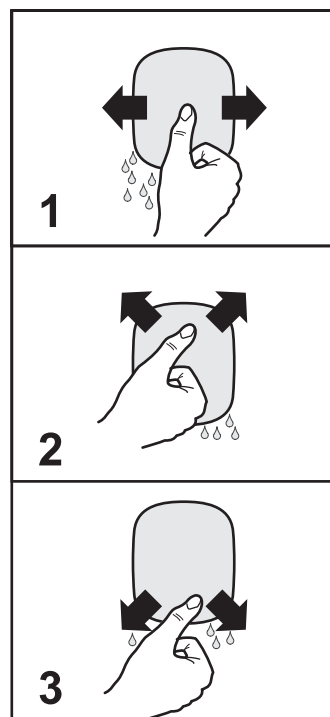

Land Cruiser VX
J200*-GE*W

5