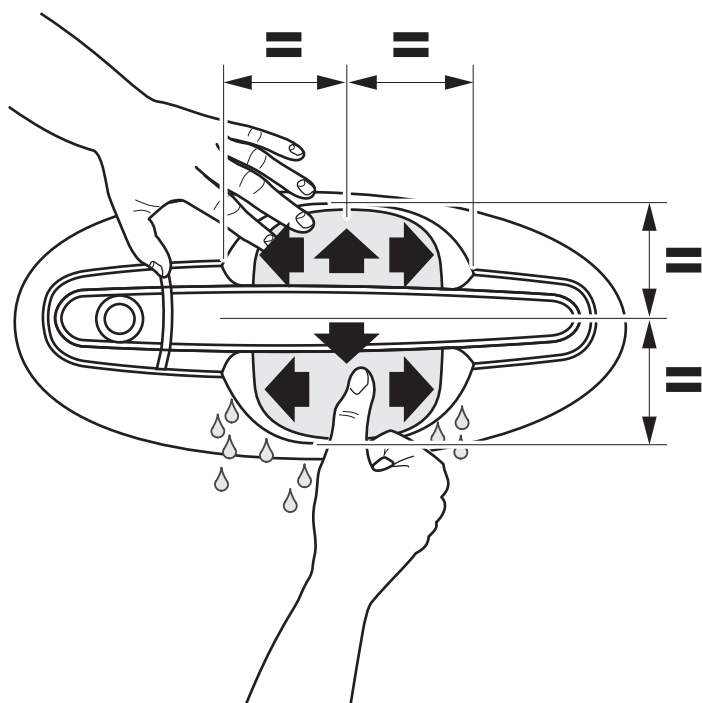

Land Cruiser VX
J200*-GE*W

5