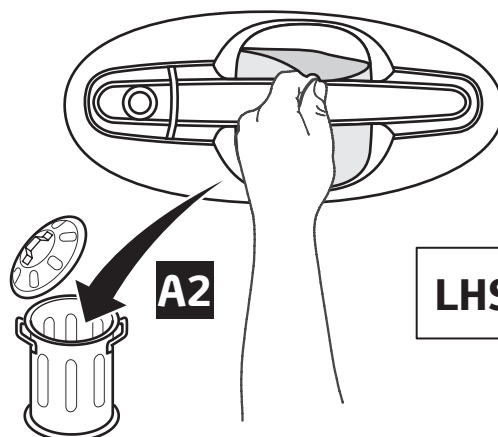

Land Cruiser VX
J200*-GE*W

5

6

LHS = RHS

7